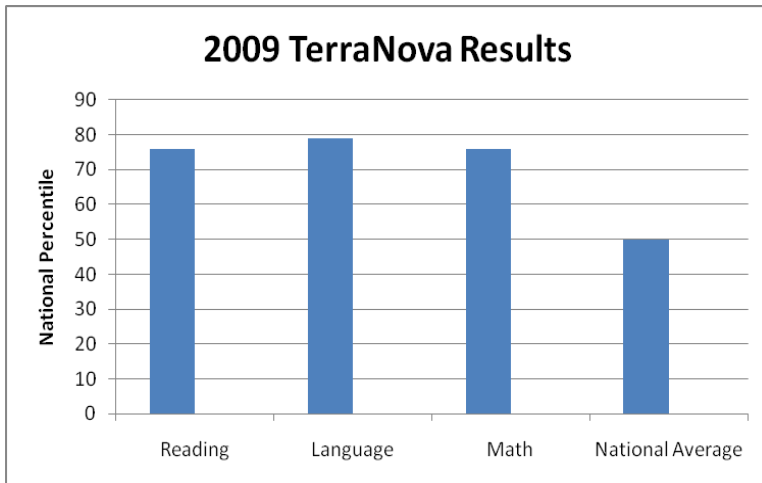

FOR A PERSONAL TOUR CALL

732-985-6633

**Accredited by Middle States Association of
Colleges and Schools**

St. Matthew School students scored higher than 75% of the students in the nation; well above the national average.